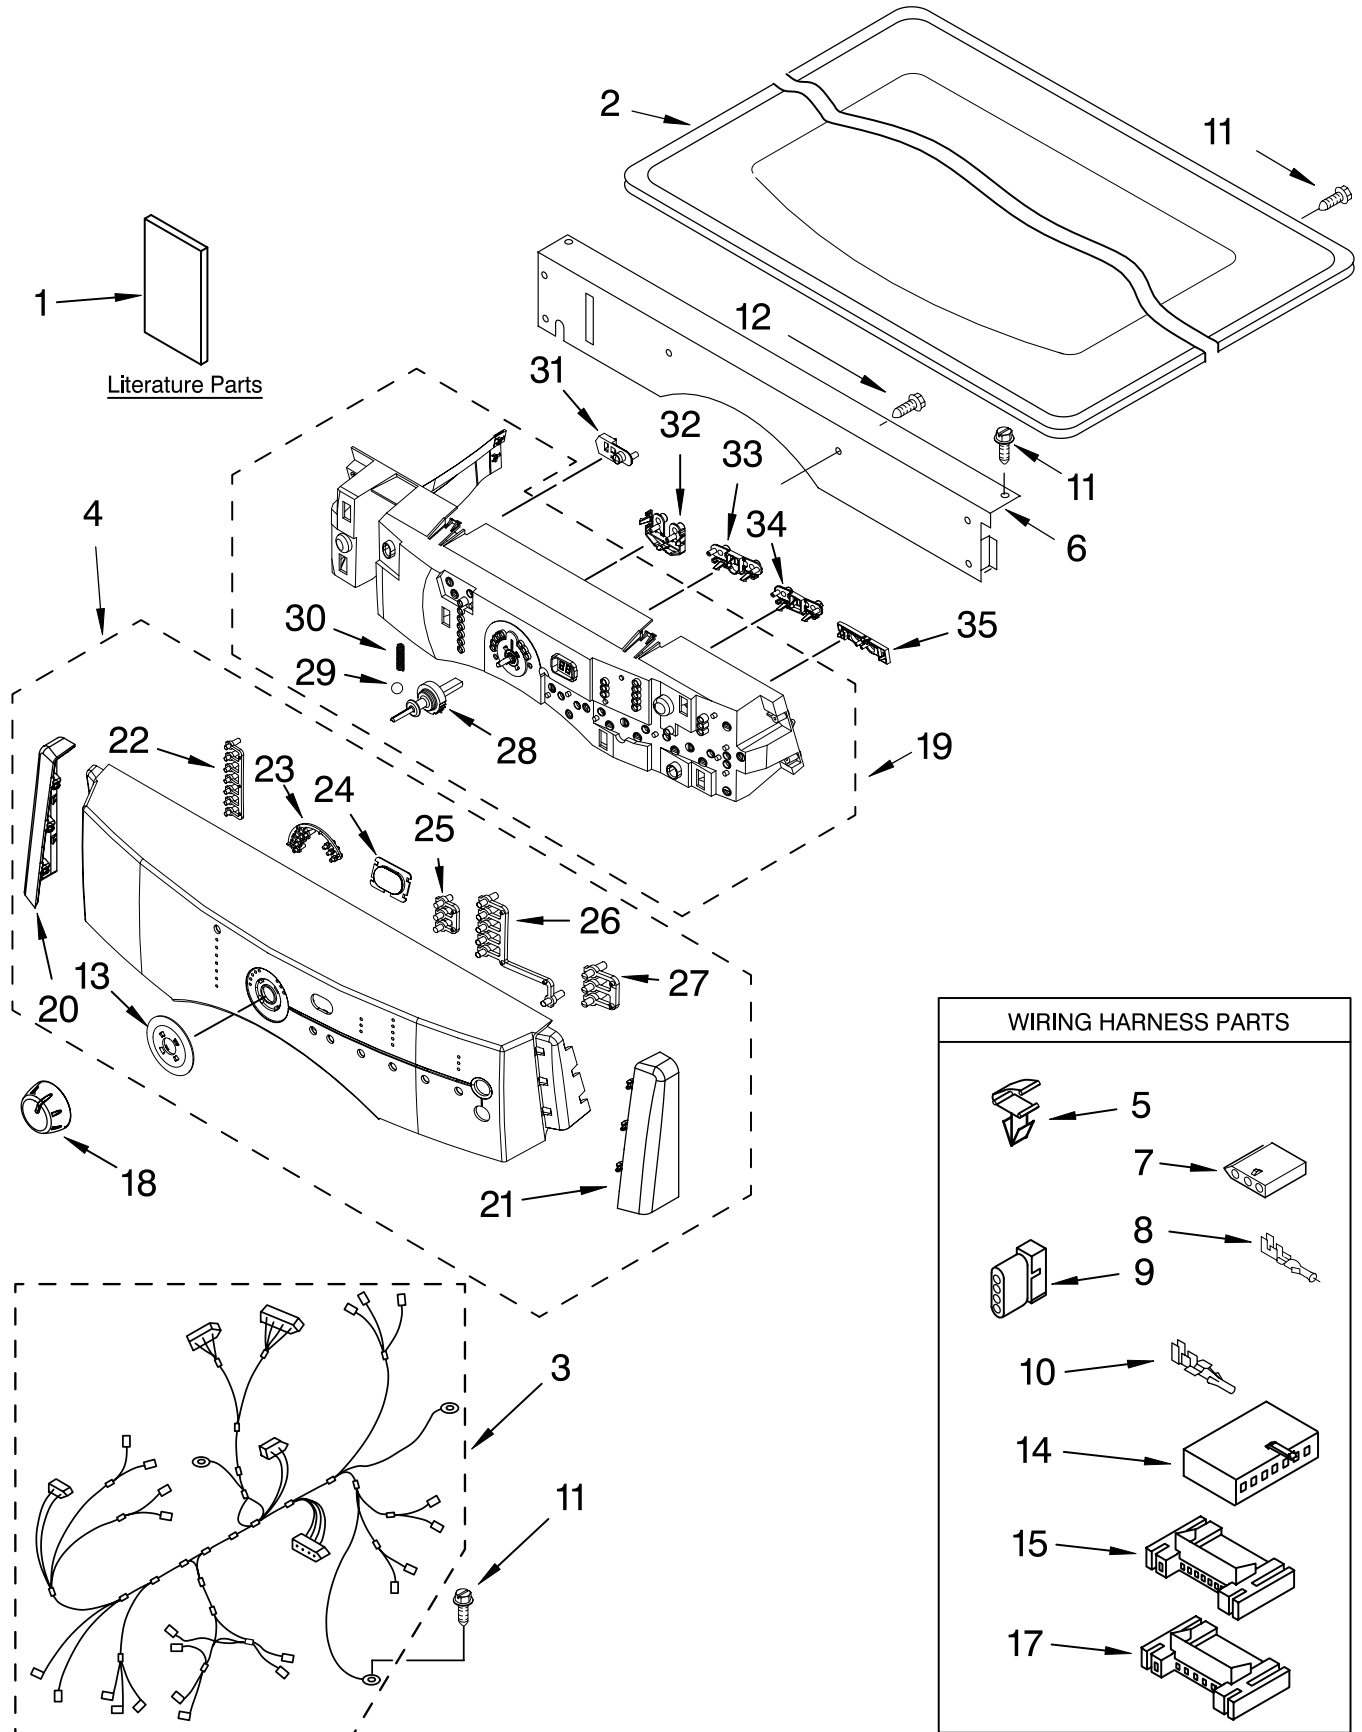

# TOP AND CONSOLE PARTS

For Models: MED9800TK0, MED9800TQ0  
(Pacific Blue) (White)

FOR ORDERING INFORMATION REFER TO PARTS PRICE LIST

# TOP AND CONSOLE PARTS

For Models: MED9800TK0, MED9800TQ0  
(Pacific Blue) (White)

Illus. No.	Part No.	DESCRIPTION	Illus. No.	Part No.	DESCRIPTION	Illus. No.	Part No.	DESCRIPTION
1		Literature Parts	11	3390647	Screw, 8-18 x 1/2	23	8542683	Light Indicator (Cycle)
	W10139629	Use & Care Guide	12	488886	Screw, 8-18 x 1/2	24	8542691	Lens, Display
	8563816	Tech Sheet	13	8542690	Bezel, Cycle	25	8542684	Light Indicator (Dryness Level)
	W10099080	Guide, Quick Start	14	3936150	Connector, 7-Circuit	26	8542685	Light Indicator (Temperature)
2		Top	15	3395683	Connector, (Motor)	27	8542686	Light Indicator (XCare/EOC)
	W10133996	Pacific Blue	17	2203186	Connector, 5-Circuit	28	8542717	Shaft, Cycle Selector
	3980634	White	18	W10133964	Knob, Assembly	29	8542716	Bearing, Knob
3	8576530	Harness, Main	19	8558455	User Interface (Includes Illus. 28, 29 & 30)	30	8542715	Spring, Knob
4		Panel, Console (Includes Bezel, Light Indicators & Endcaps)	20		End Cap (L.H.)	31	W10133970	Pushbutton, (Control)
	W10133981	Pacific Blue		W10133965	Pacific Blue	32	W10133967	Pushbutton, (Drytime)
	W10165026	White		8562598	White	33	W10133968	Pushbutton, (Dryness/Temp)
5	3394427	Clip, Harness	21		End Cap (R.H.)	34	W10133969	Pushbutton, (XCare/EOC)
6	8519271	Bracket, Console		W10133966	Pacific Blue	35	W10133971	Pushbutton (Start/Cancel)
7	353424	Connector, Sensor		8562597	White			
8	94614	Terminal	22	8542682	Light Indicator (Status)			
9	3936144	Plug, Terminal						
10	94613	Terminal						